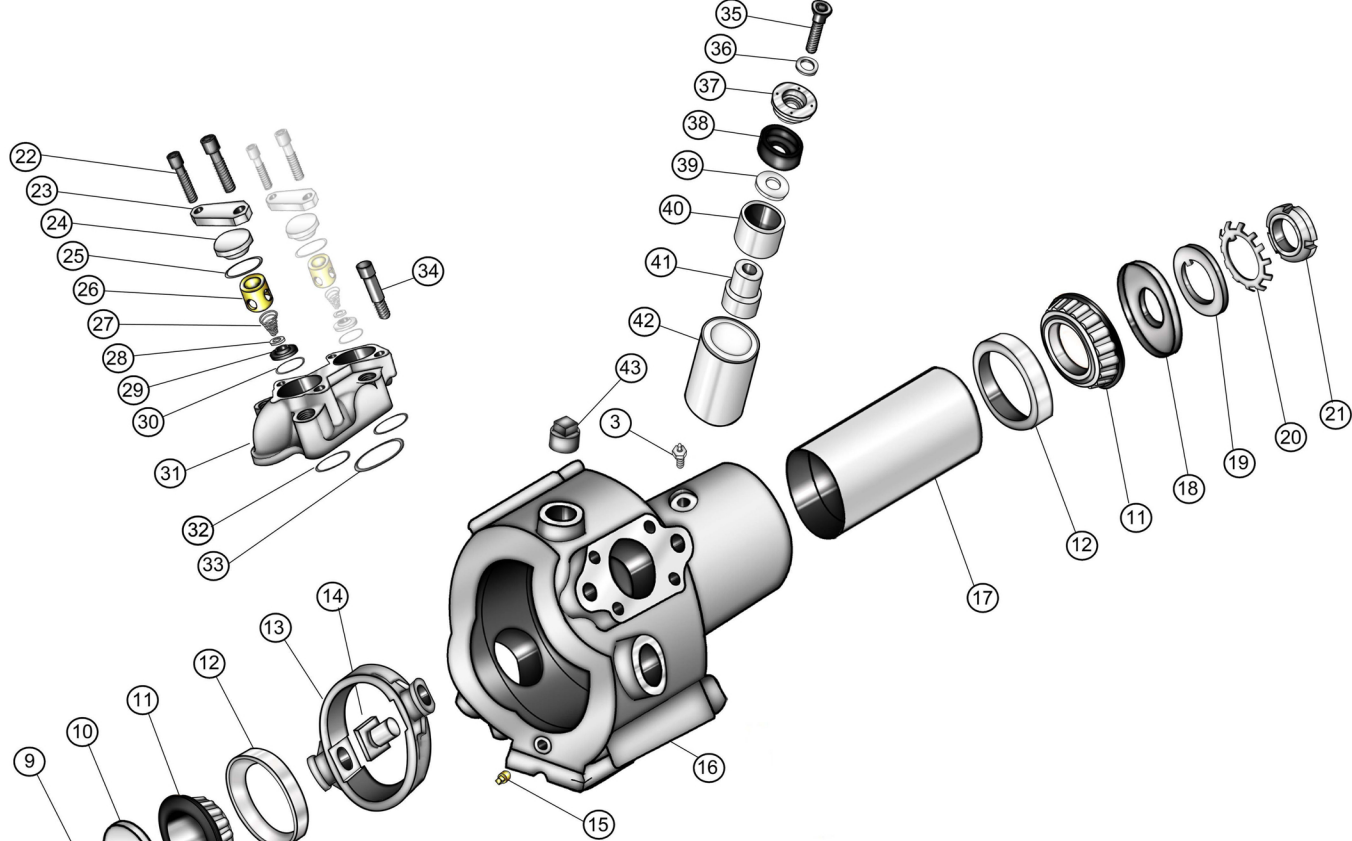

Key #	Part No.	Qty	Description
1	P4337	1	GREASE CAP
2	P4336	1	COVER
3	P53	3	SPECIAL CAPSCREW W/ GREASE FITTING
4	5180065	2	LOCK WASHERS
5	P4328	1	BEARING RETAINER PLATE
6	5000238	2	ECCENTRIC BEARING
7	5020138	1	MACHINERY BUSHING 48M
8	P4323	1	CRANKSHAFT 1- 1/8" STROKE - BRAHMA 24
9	P4324	1	INNER BEARING SPACER
10	P4329	1	INNER BEARING SEAL
11	5010194	1	TIMKEN CONE
12	5010192	2	TIMKEN CUP
13	P4333	2	PISTON YOKE
14	P4334	4	HARDENED YOKE PAD
15	5200165	2	BRASS PIPE PLUG (c/w BEARING BODY)
16	P4312	1	BODY
17	P4311	1	BEARING SLEEVE
18	P4327	1	OUTER BEARING SEAL
19	P4325	1	OUTER BEARING SPACER
20	5180825	1	TIMKEN LOCKWASHER
21	5176308	1	TIMKEN LOCKNUT
22	5113016	16	SOCKET HEAD CAPSCREW grd. 5
23	P4546	8	RETAINER BAR
24	P4549AL	8	VALVE CAP
25	5030127	8	O RING
26	P439B	8	VALVE CAGE

Key #	Part No.	Qty	Description
27	Z281	8	VALVE SPRING
28	P210SS	8	VALVE DISC
29	P4311SS	8	VALVE SEAT (c/w O Ring 5030117)
30	5030117	8	O RING
31	P4540AL	4	CYLINDER HEAD
32	5030120	8	O RING
33	5030140	4	O RING
34	5115216	16	SOCKET HEAD CAPSCREW
35	5160346	4	PISTON BOLT
36	5030115	4	O'RING
37	P4331	4	PISTON CAP
38	P476	4	PISTON CUP
39	P4322	4	BACKING WASHER
40	P4321	4	PHENOLIC PISTON SKIRT
41	P4320	4	PISTON SPACER
42	P4335	4	CERAMIC CYLINDER LINER
43	5200082	1	SQUARE HEAD PIPE PLUG

## 409503 BRAHMA PUMP