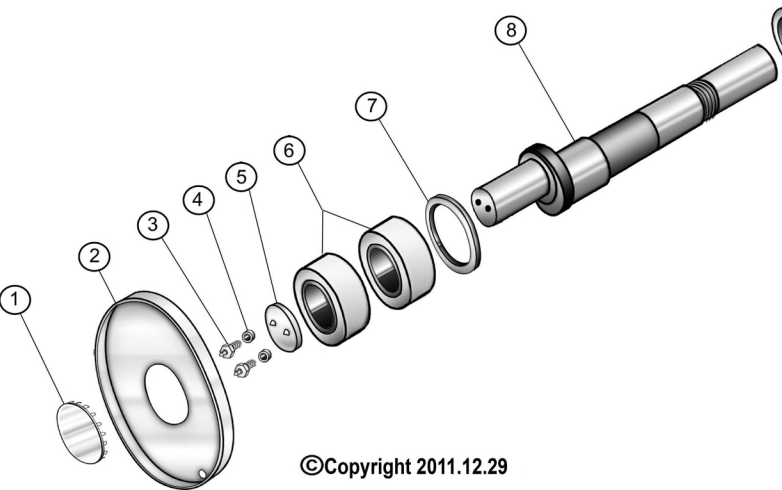

Key #	Part No.	Qty	Description
1	P4337	1	GREASE CAP
2	P4336	1	COVER
3	P53	3	SPECIAL CAPSCREW W/ GREASE FITTING
4	5180065	2	LOCK WASHERS
5	P4328	1	BEARING RETAINER PLATE
6	5000238	2	ECCENTRIC BEARING
7	5020138	1	MACHINERY BUSHING 48M
8	P4323	1	CRANKSHAFT 1- 1/8" STROKE - BRAHMA 24
9	P4324	1	INNER BEARING SPACER
10	P4329	1	INNER BEARING SEAL
11	5010194	1	TIMKEN CONE
12	5010192	2	TIMKEN CUP
13	P4333	2	PISTON YOKE
14	P4334	4	HARDENED YOKE PAD
15	5200165	2	BRASS PIPE PLUG (c/w BEARING BODY)
16	P4312	1	BODY
17	P4311	1	BEARING SLEEVE
18	P4327	1	OUTER BEARING SEAL
19	P4325	1	OUTER BEARING SPACER
20	5180825	1	TIMKEN LOCKWASHER
21	5176308	1	TIMKEN LOCKNUT
22	5113016	16	SOCKET HEAD CAPSCREW grd. 5
23	P4546	8	RETAINER BAR
24	P4549AL	8	VALVE CAP
25	5030127	8	O RING
26	P439B	8	VALVE CAGE

Key #	Part No.	Qty	Description
27	Z281	8	VALVE SPRING
28	P210SS	8	VALVE DISC
29	P4311SS	8	VALVE SEAT (c/w O Ring 5030117)
30	5030117	8	O RING
31	P4540AL	4	CYLINDER HEAD
32	5030120	8	O RING
33	5030140	4	O RING
34	5115216	16	SOCKET HEAD CAPSCREW
35	5160346	4	PISTON BOLT
36	5030115	4	O'RING
37	P4331	4	PISTON CAP
38	P476	4	PISTON CUP
39	P4322	4	BACKING WASHER
40	P4321	4	PHENOLIC PISTON SKIRT
41	P4320	4	PISTON SPACER
42	P4335	4	CERAMIC CYLINDER LINER
43	5200082	1	SQUARE HEAD PIPE PLUG

## 409503 BRAHMA PUMP